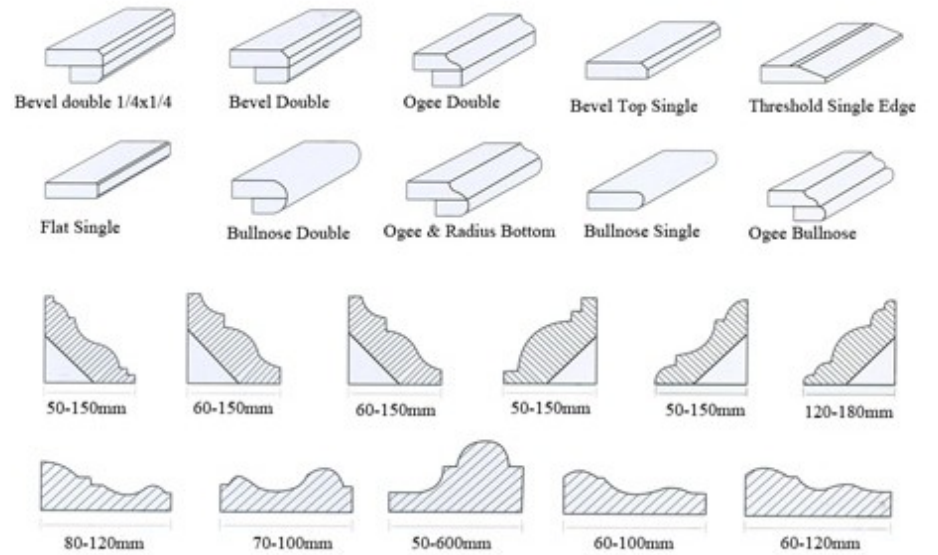

NZR-1009

NZR-1021

www.china-artificial-stone.com

Countertops

Stone Border

Column

Cambers

Medallion Inlay